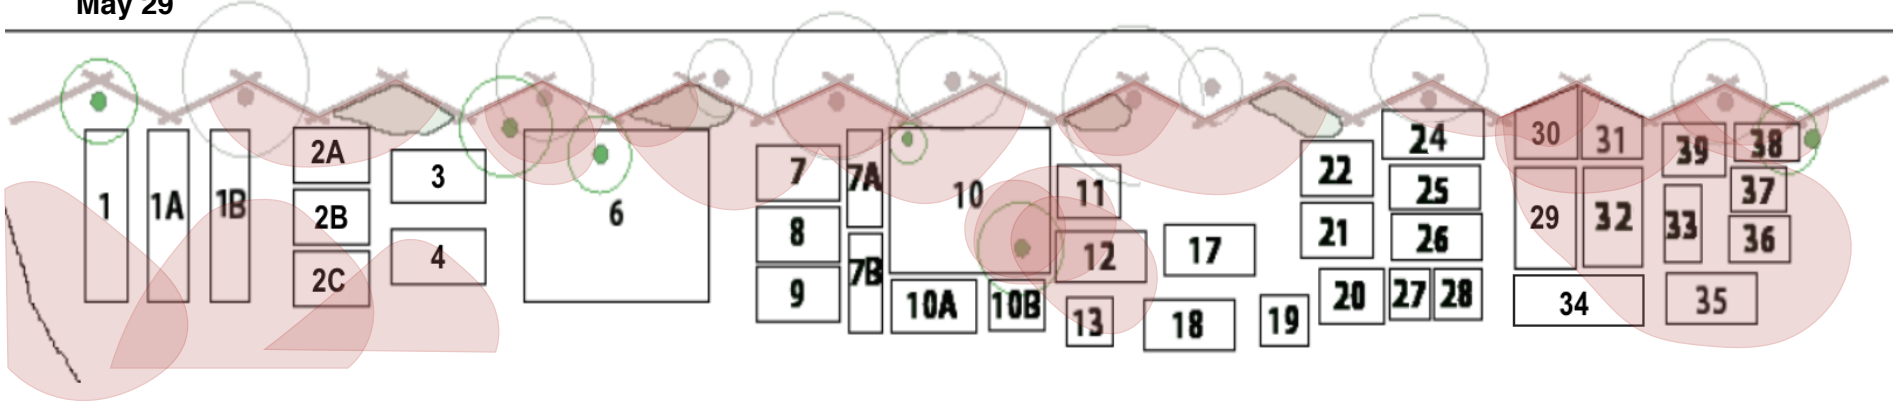

Summary of Shade Distribution in OGCG, 2015

May 29

August 7

COMBINED (with mid-day shade highlighted)

May 29, 2015

10:00am

1:00pm

4:00pm