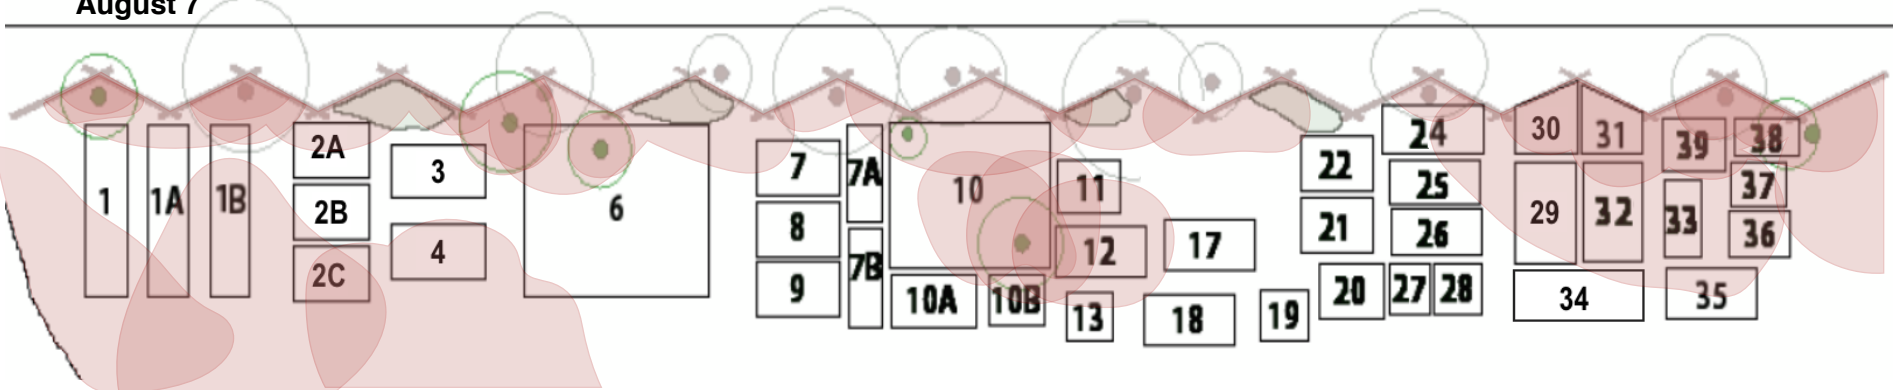

Summary of Shade Distribution in OGCG, 2015

May 29

August 7

COMBINED (with mid-day shade highlighted)

May 29, 2015

10:00am

1:00pm

4:00pm