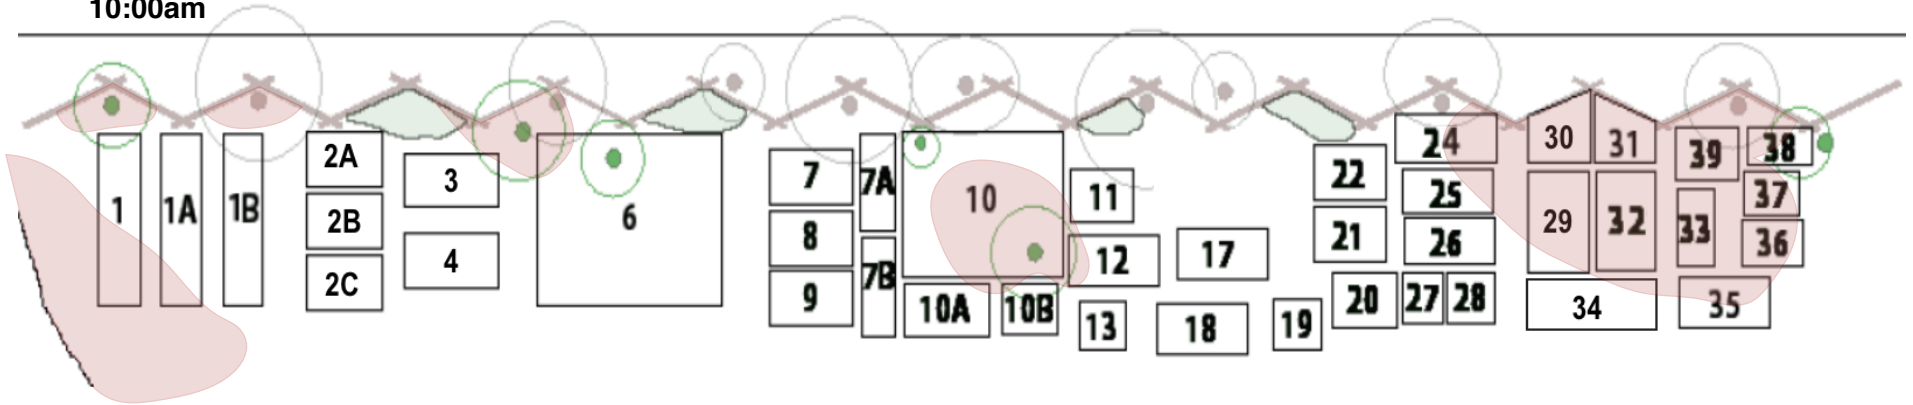

August 7, 2015

10:00am