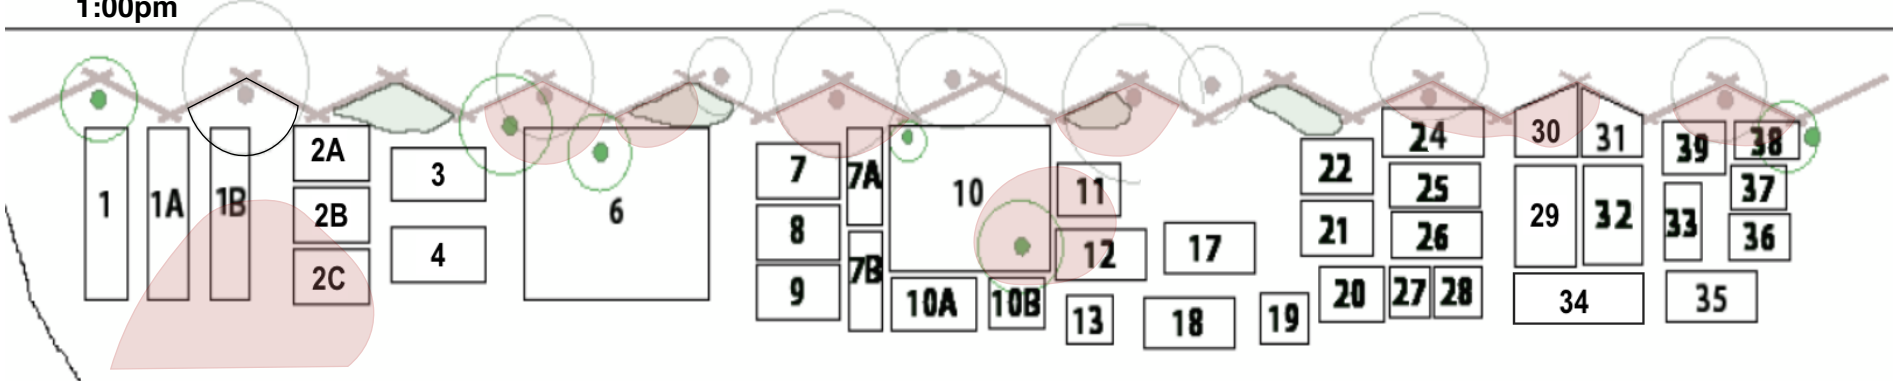

Summary of Shade Distribution in OGCG, 2015

May 29

August 7

COMBINED (with mid-day shade highlighted)

May 29, 2015

10:00am

1:00pm

4:00pm