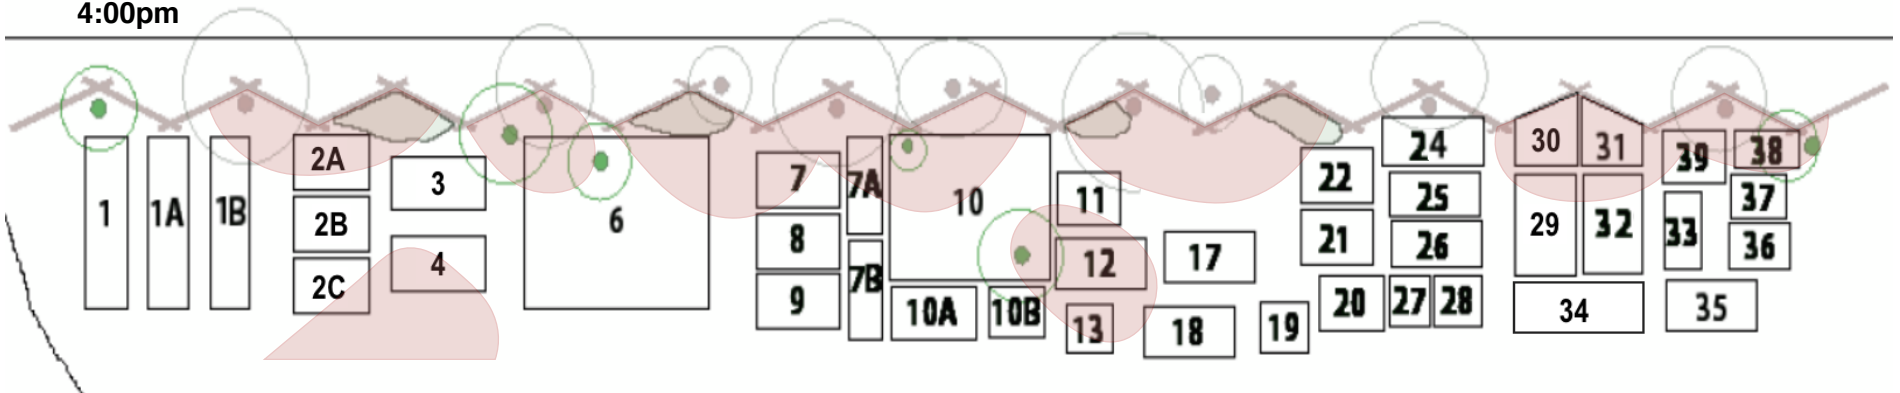

Summary of Shade Distribution in OGCG, 2015

May 29

August 7

COMBINED (with mid-day shade highlighted)

May 29, 2015

10:00am

1:00pm

4:00pm