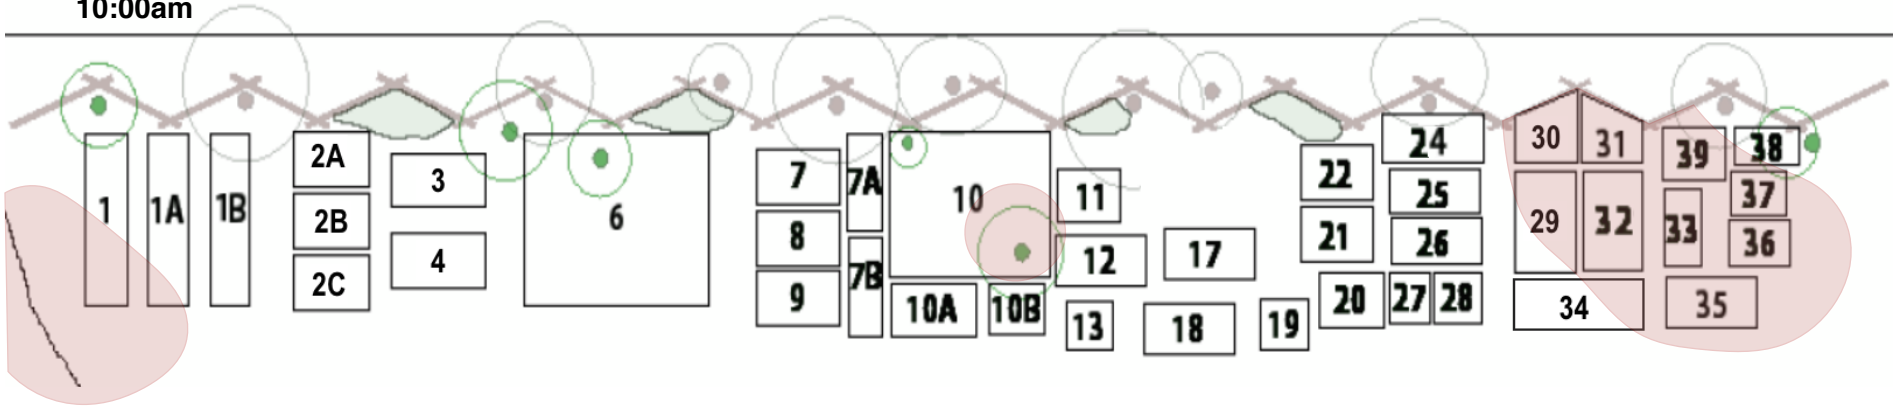

Summary of Shade Distribution in OGCG, 2015

May 29

August 7

COMBINED (with mid-day shade highlighted)

May 29, 2015

10:00am

1:00pm

4:00pm