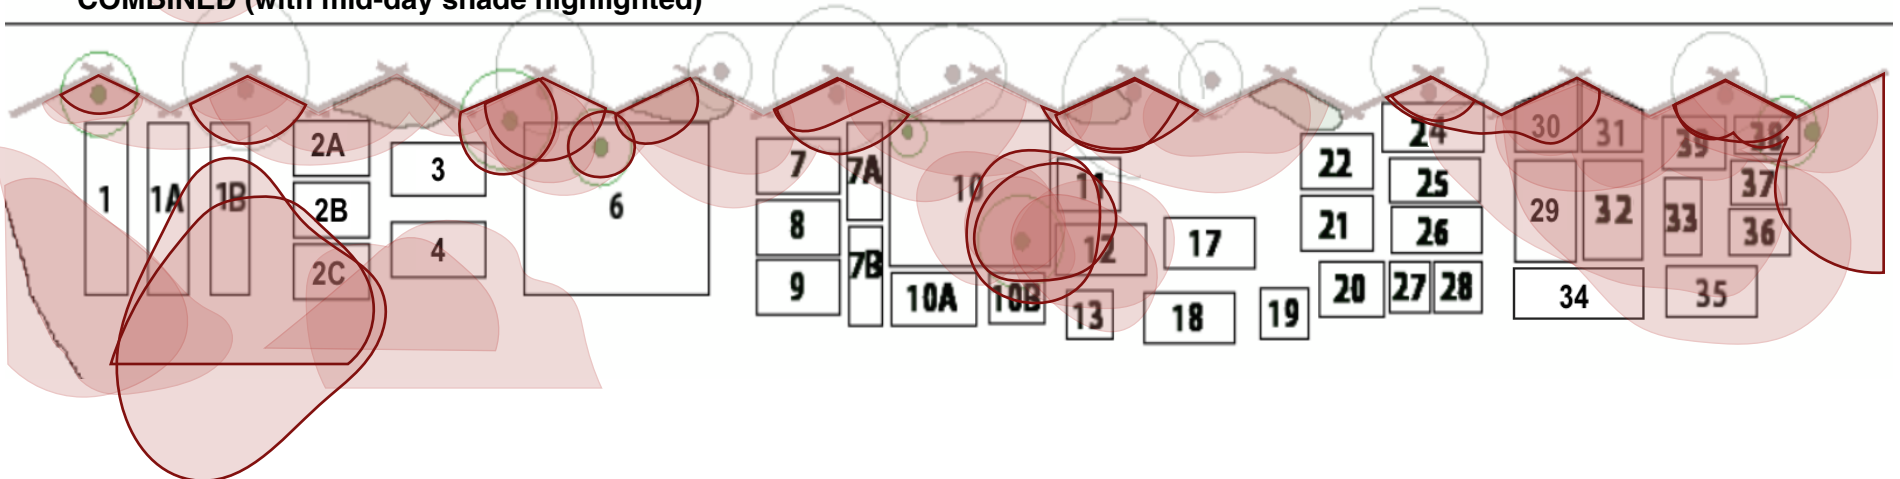

Summary of Shade Distribution in OGCG, 2015

May 29

August 7

COMBINED (with mid-day shade highlighted)

May 29, 2015

10:00am

1:00pm

4:00pm